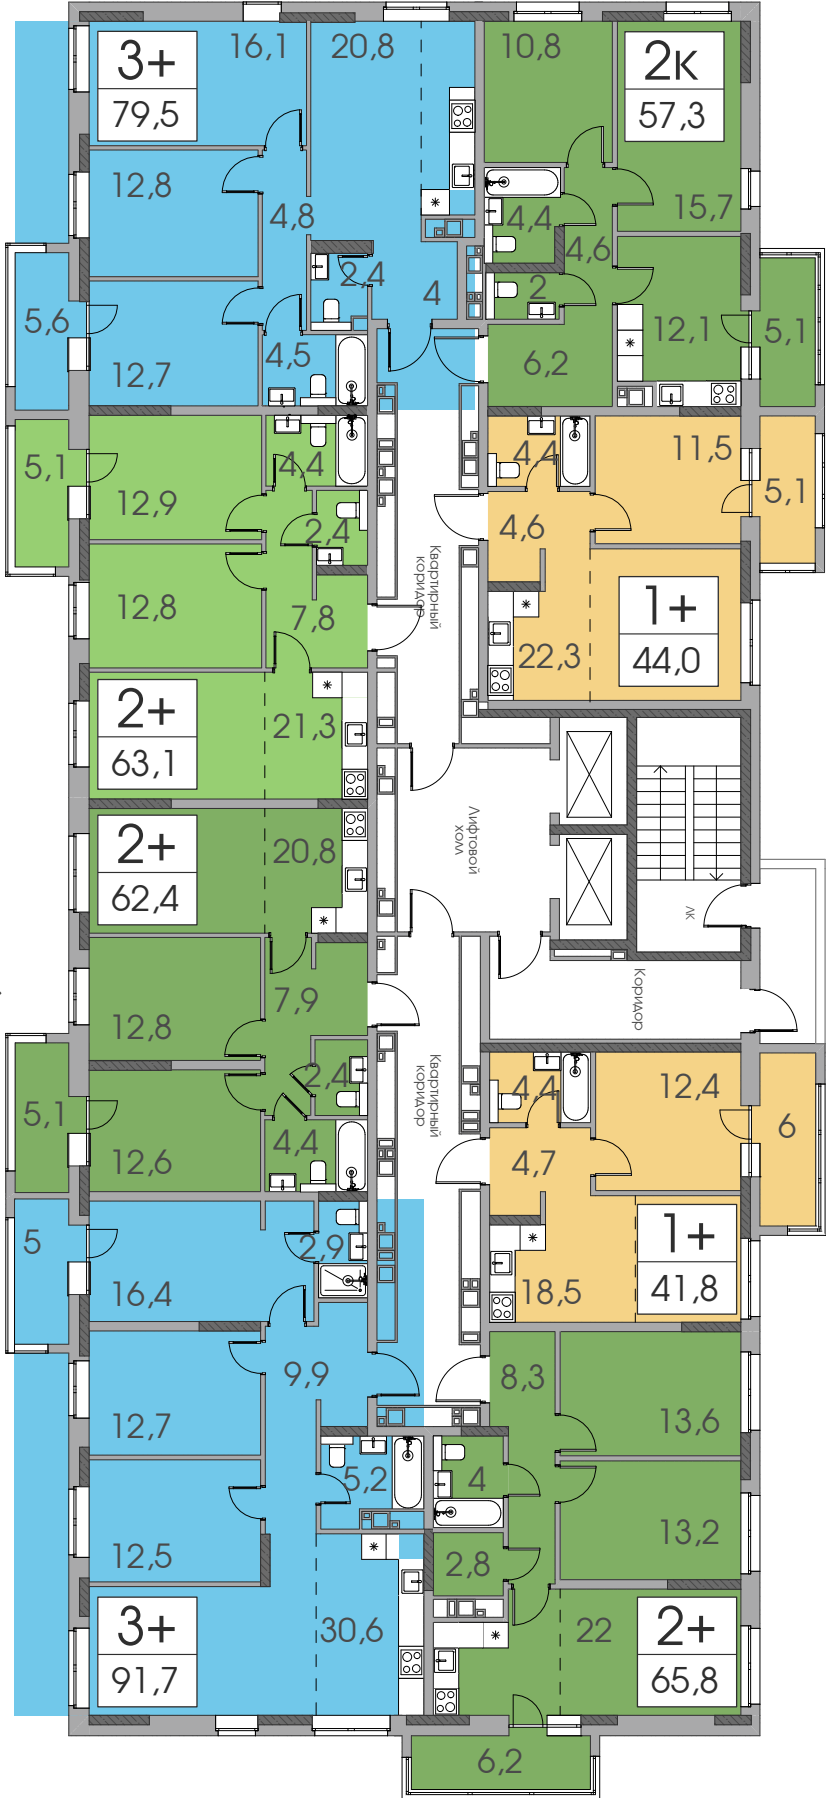

3
секция
19 этажей

ул. Фармана Салманова

ул. Василия Поддубякина

Сквозной
подъезд

Сквозной
подъезд

Ул. Вьюжная