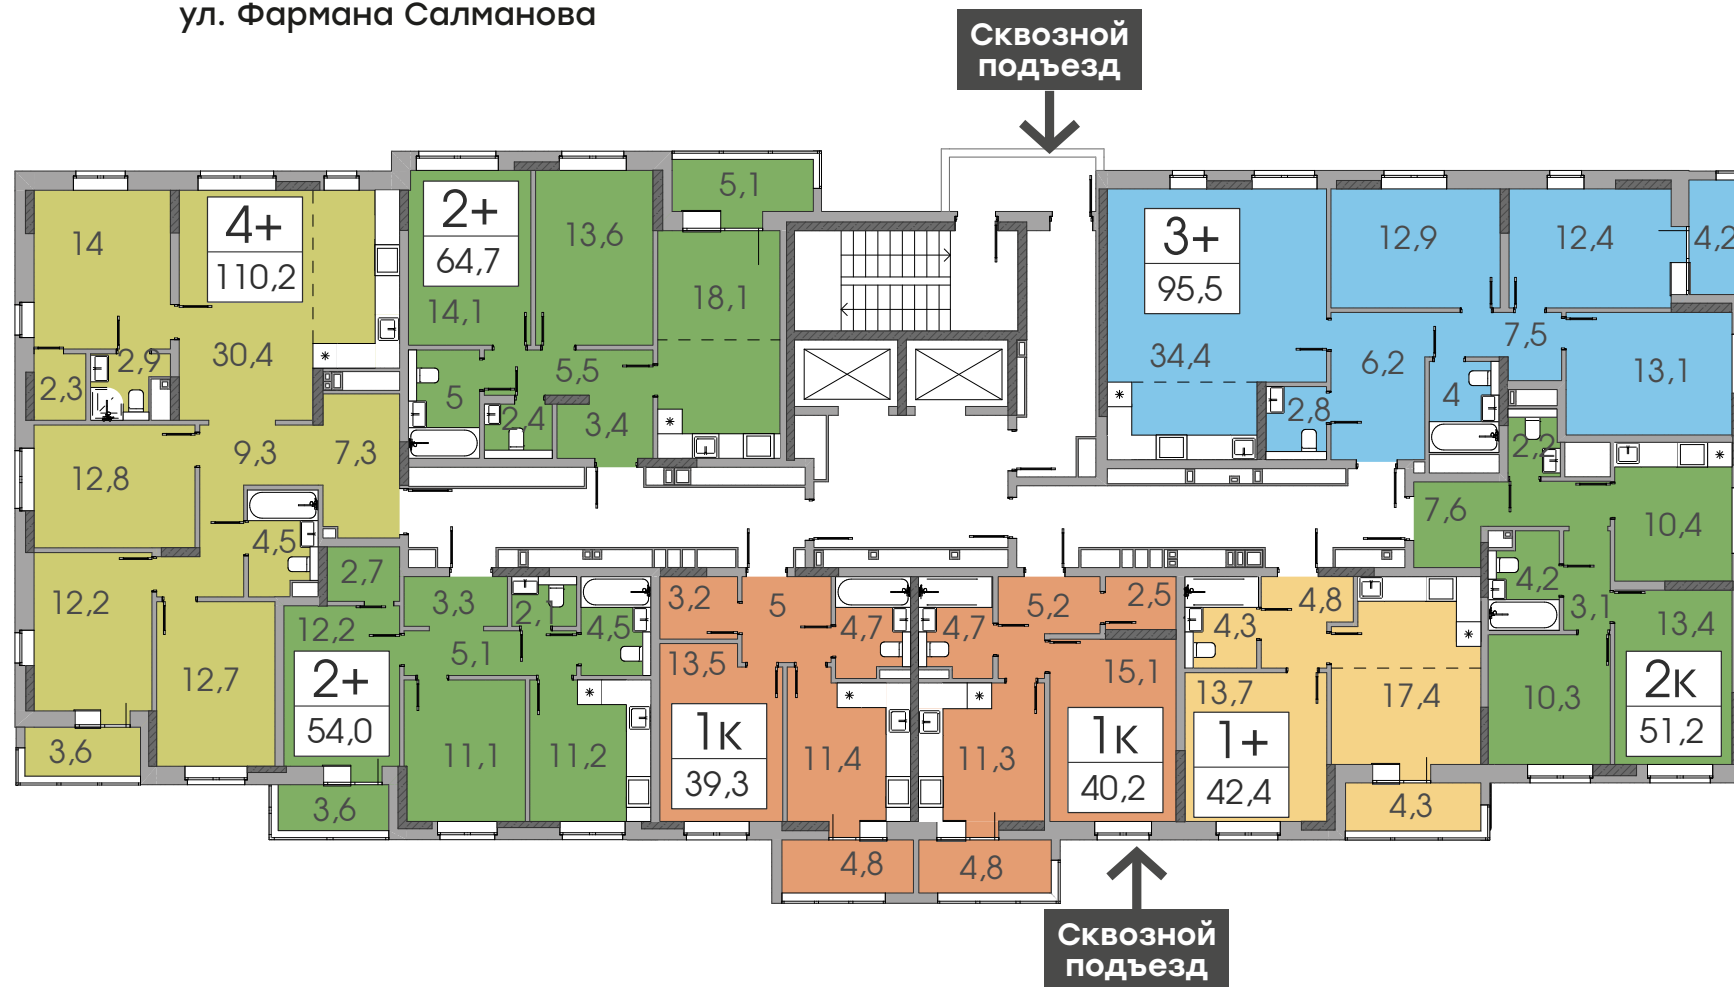

**Удобная
колясочная
на 1 этаже**

A modern living room interior featuring a brown sectional sofa with several patterned and solid-colored pillows. In front of the sofa is a low-profile coffee table with a dark top and a light wood-grain base. The wall behind the sofa is dark green and decorated with three framed abstract art pieces. To the right, a black industrial-style floor lamp with a single light fixture is visible. A small wooden side table with a plant sits next to the sofa. The floor is covered with a patterned rug.

2
секция
1-10 этажи

ул. Фармана Салманова

ул. Василия Подшибякина

2
секция
11-19 этажи

3
секция
19 этажей

ул. Фармана Салманова

ул. Василия Поддубякина

Сквозной
подъезд